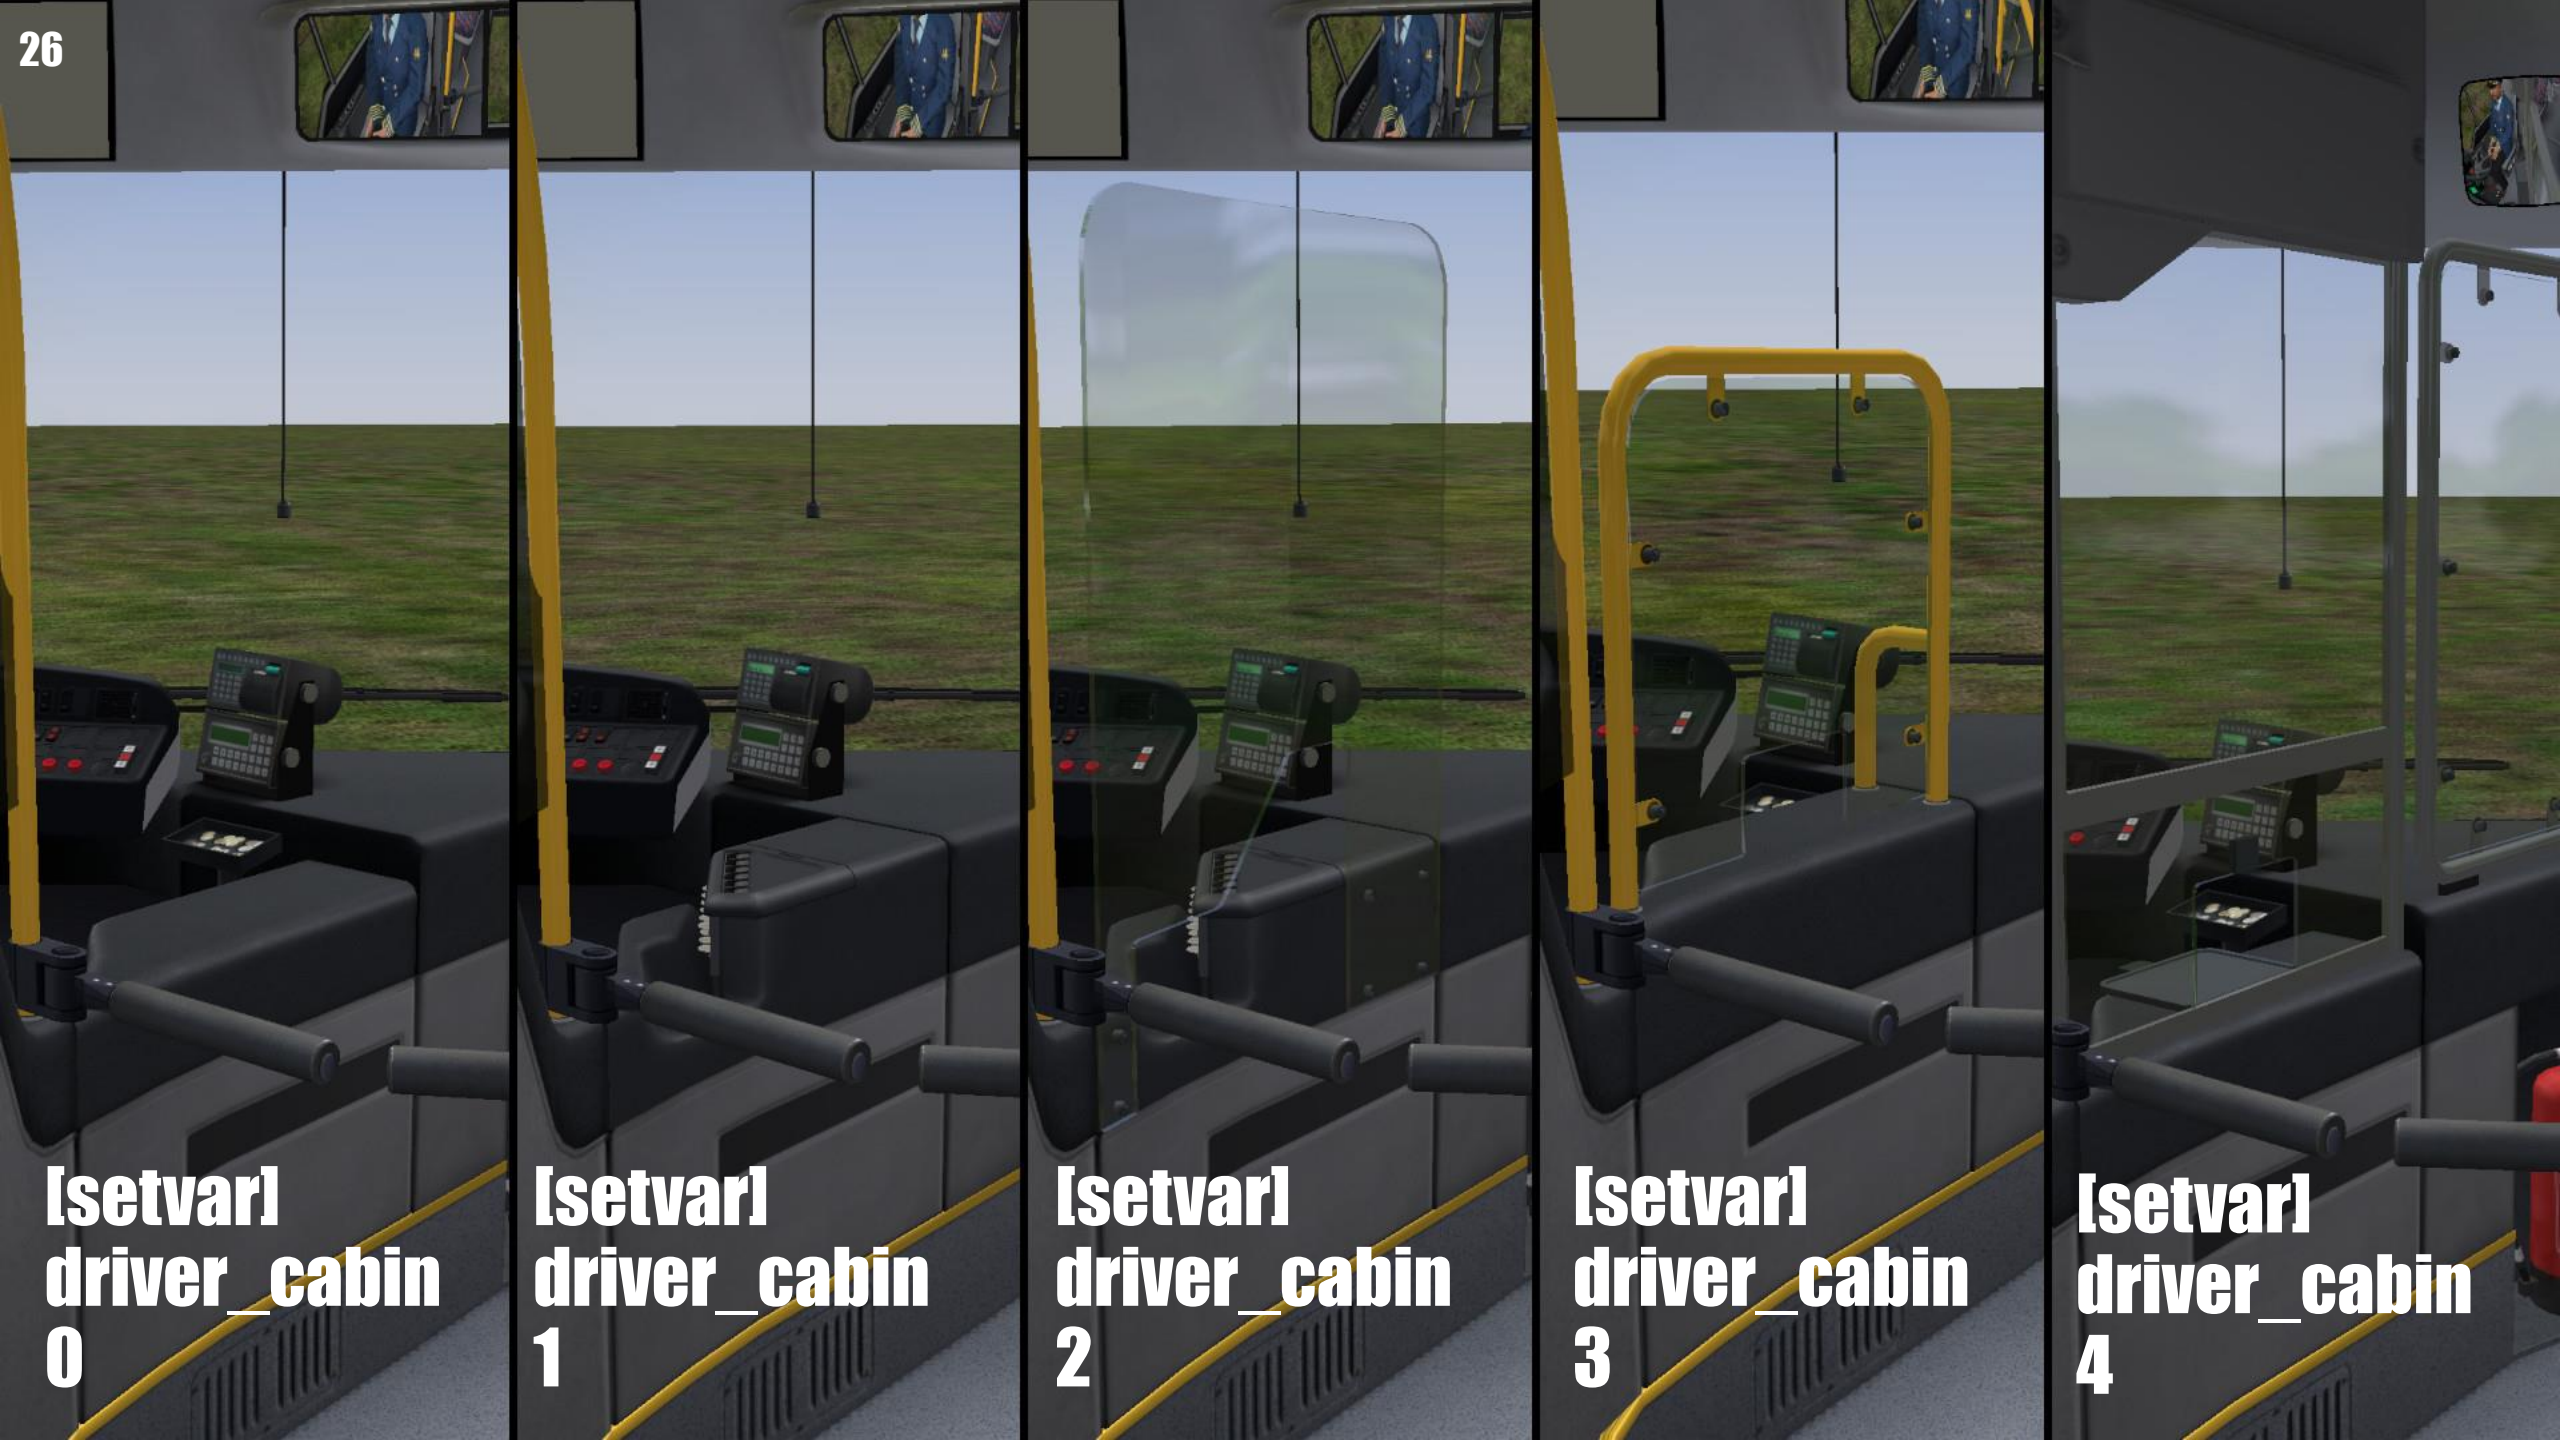

[setvar]
driver_cabin
0

[setvar]
driver_cabin
1

[setvar]
driver_cabin
2

[setvar]
driver_cabin
3

[setvar]
driver_cabin
4